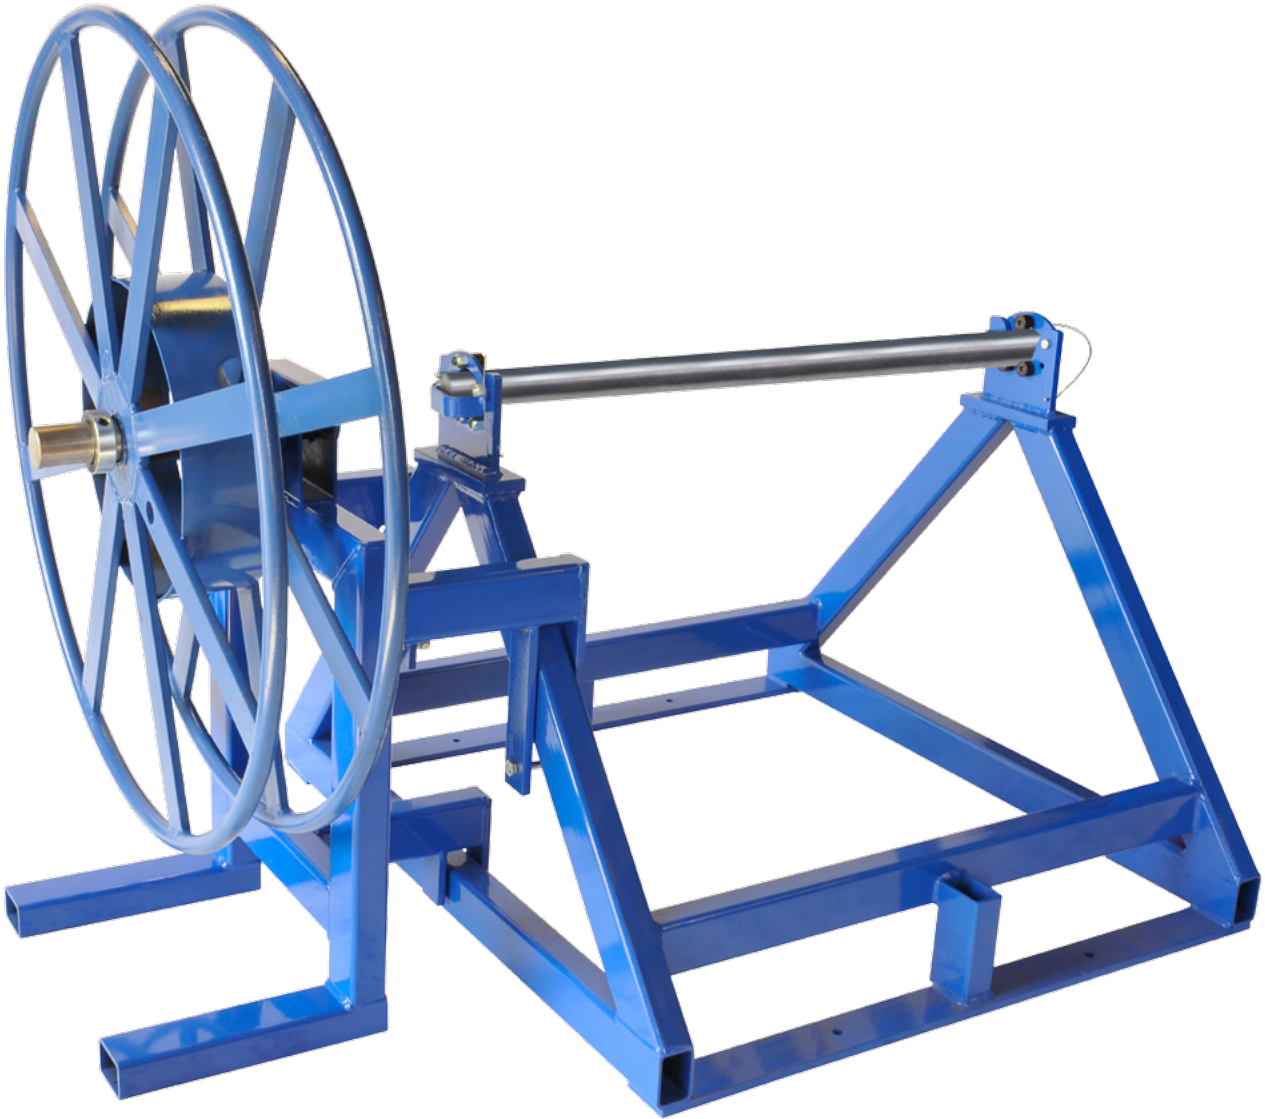

CRS WITH ADAPTOR

CRS-48-035, CRS-48-041, RPR-15

Reel Stand with Adaptor and Single Reel

Custom Adaptors for existing Combo Units for mounting a single compartment paralleling reel. Includes heavy duty drop-in bracket with fixed 2" dia. stub shaft and reel 2 1/8" locking collars. RPR 15 Single compartment paralleling reel, 40" O.D. x 16" I.D. x 8" wide.

REELMATIC

The Leader in Reeling, Coiling & Processing Solutions

6408 S. Eastern Avenue | Oklahoma City, OK. 73149
405.672.0000 | 405.672.7200 Fax
www.reelomatic.com

CABLE REEL STAND COMBO

Forklift Pickup

The Reel-O-Matic Combo is constructed of all tubular welded steel. Our stands are complete with a 2" diameter solid steel shaft, cam roller bearings that allow for easy reel payout, shaft safety locks with locking pin and a maximum reel weight of 5,000 lbs. Load the reel(s) at your facility and deliver right to the job-site.