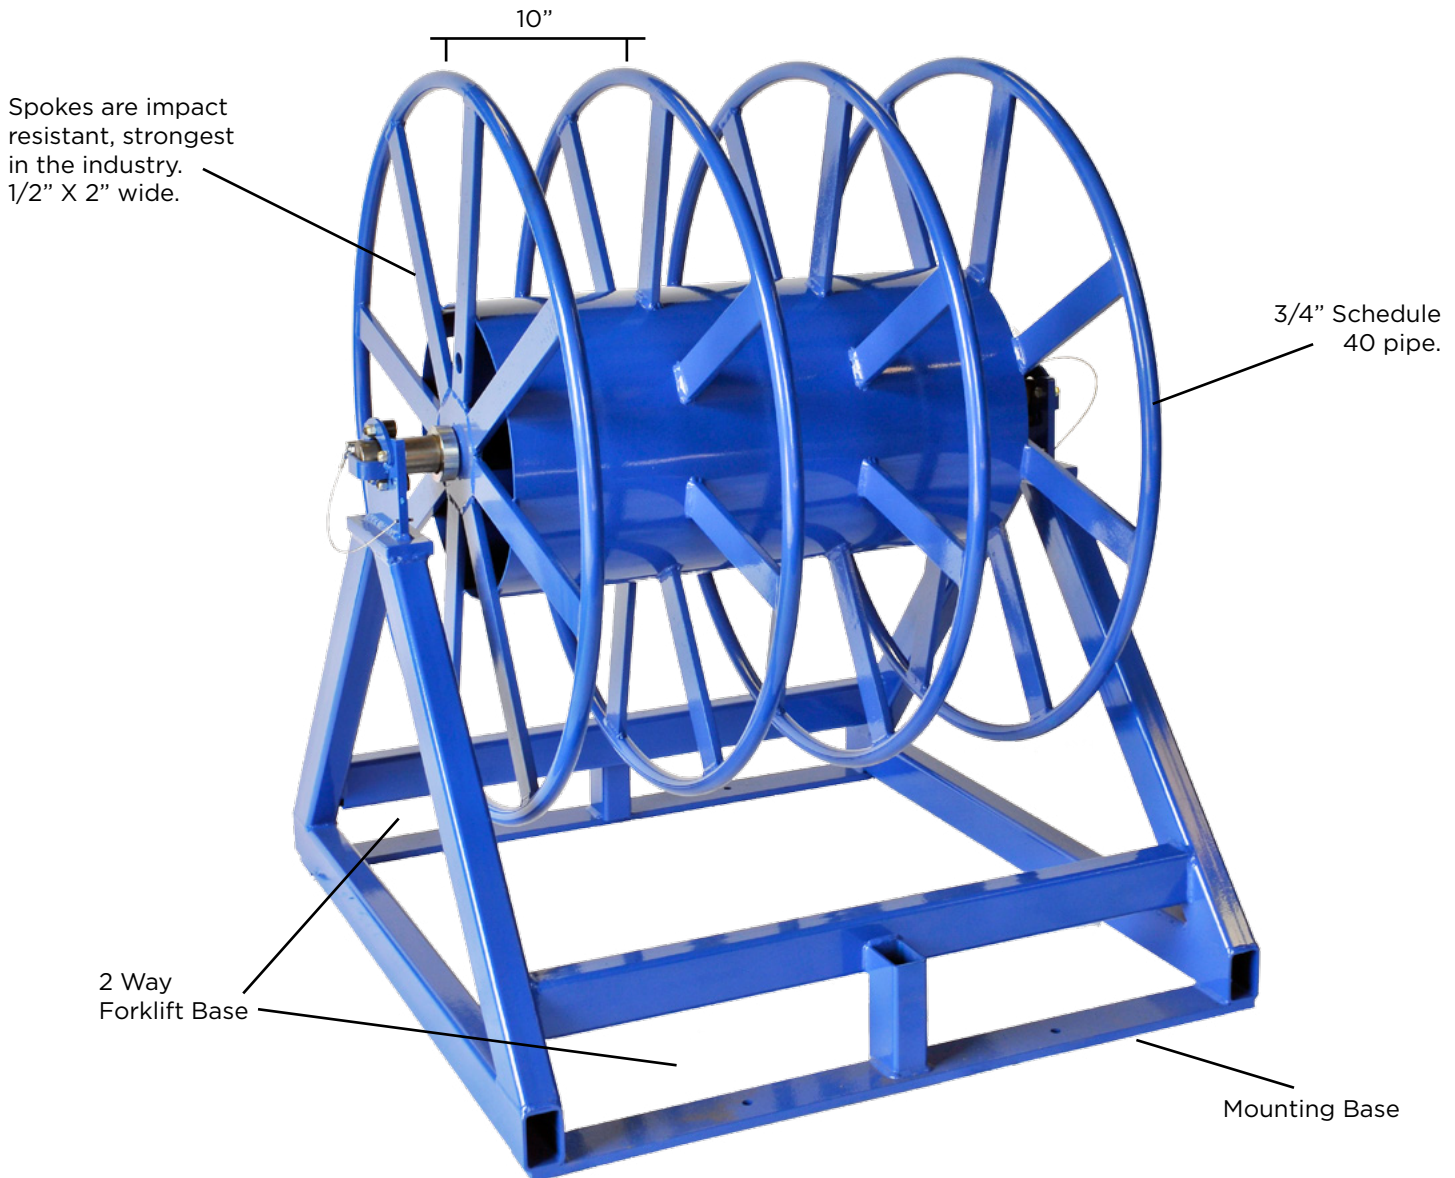

# CRS/RPR COMBO

CRS-48-035, RPR-35-001

**Standard Combo Paralleling Cable Reel Stand, includes a three compartment model RPR 35 measuring 40" O.D. x 16" I.D. x 32" wide. Includes 2" O.D. shaft with 2 1/8" locking collars and safety latches. Also includes forklift base bar.**

# CABLE REEL STAND COMBO

## Forklift Pickup

The Reel-O-Matic Combo is constructed of all tubular welded steel. Our stands are complete with a 2" diameter solid steel shaft, cam roller bearings that allow for easy reel payout, shaft safety locks with locking pin and a maximum reel weight of 5,000 lbs. Load the reel(s) at your facility and deliver right to the job-site.

Popular Reel Configurations			
8x	RPR-15-14	Single Compartment Reel Measuring	40" OD x 16" ID x 4" W
4x	RPR-15	Single Compartment Reel Measuring	40" OD x 16" ID x 8" W
5x	RPR-15-01	Single Compartment Reel Measuring	40" OD x 16" ID x 6" W
1x	RPR-25	Two Compartment Reel Measuring	40" OD x 16" ID x 32" W
1x	RPR-35-002	Three Compartment Reel Measuring	40" OD x 16" ID x 24" W
1x	RPR-15	Single Compartment Reel Measuring	40" OD x 16" ID x 8" W
1x	RPR-45	Three Compartment Reel Measuring	40" OD x 16" ID x 32" W
1x	RPR-45-01	Four Compartment Reel Measuring	40" OD x 16" ID x 26" W
1x	RPR-15-01	Single Compartment Reel Measuring	40" OD x 16" ID x 6" W
1x	RPR-55	Five Compartment Reel Measuring	40" OD x 16" ID x 32" W
4x	RPR-15-06	Single Compartment Reel Measuring	48" OD x 16" ID x 8" W
5x	RPR-15-08	Single Compartment Reel Measuring	48" OD x 16" ID x 6" W
1x	RPR-35-004	Four Compartment Reel Measuring	48" OD x 16" ID x 24" W
1x	RPR-15-06	Single Compartment Reel Measuring	48" OD x 16" ID x 8" W
1x	RPR-35-007	Three Compartment Reel Measuring	48" OD x 16" ID x 32" W
1x	RPR-45-04	Four Compartment Reel Measuring	48" OD x 16" ID x 26" W
1x	RPR-15-08	Single Compartment Reel Measuring	48" OD x 16" ID x 6" W
1x	RPR-48-07	Four Compartment Reel Measuring	48" OD x 16" ID x 32" W
1x	RPR-55-06	Five Compartment Reel Measuring	48" OD x 16" ID x 32" W