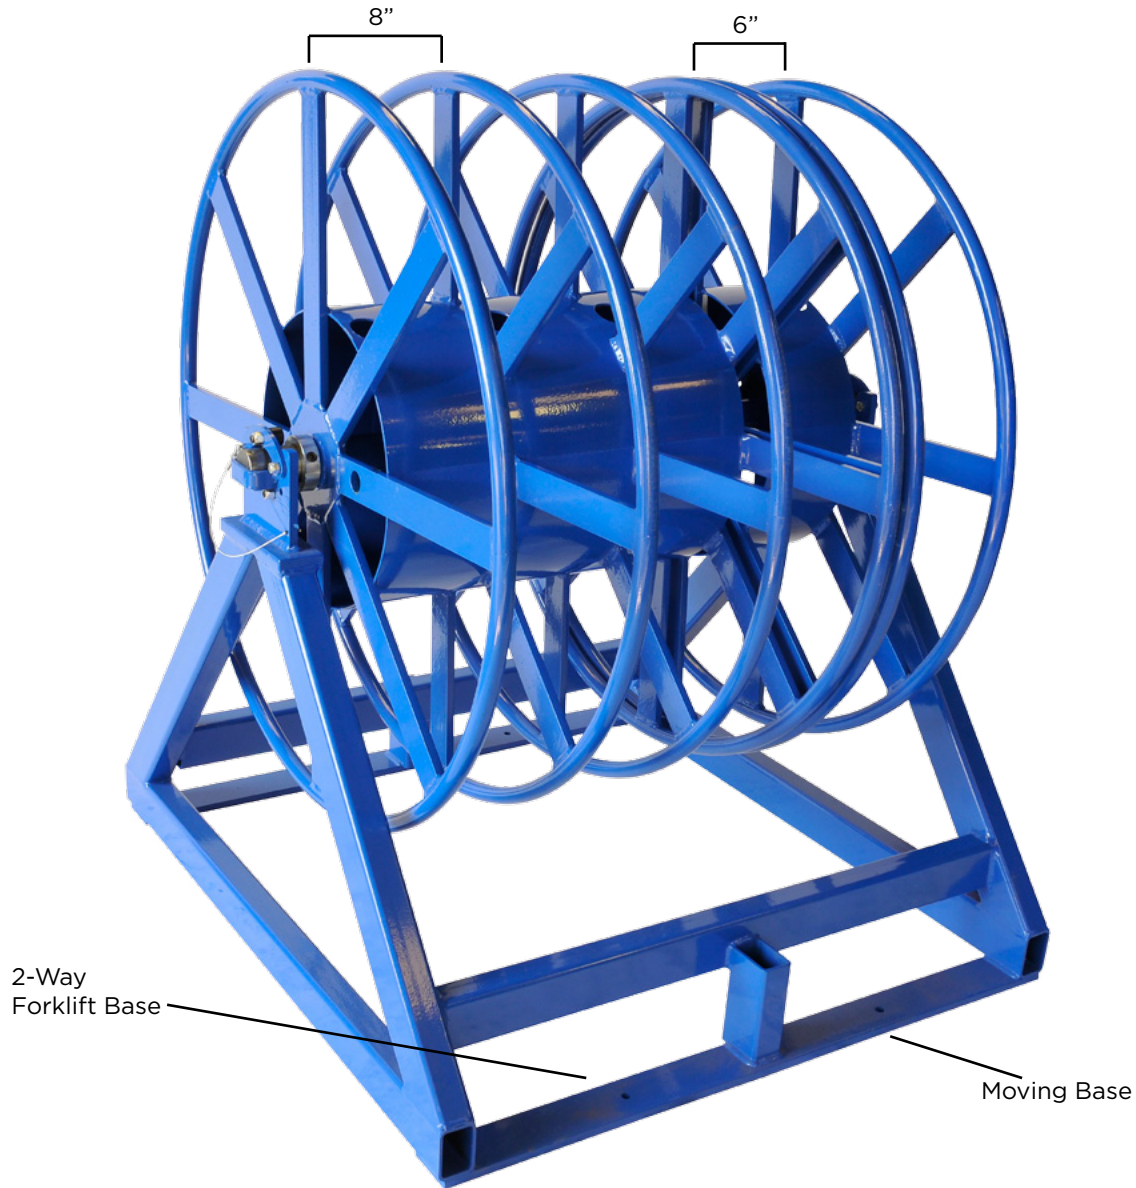

# CRS/RPR COMBO

CRS-48-035, RPR-35-24, RPR-15-08

**Combo Paralleling Cable Reel Stand, includes a three-compartment RPR 35-25 measuring 40" O.D. x 16" I.D. x 24" wide and one free spinning model RPR 15-8 single compartment Paralleling reel measuring 40" O.D. x 16" I.D. x 8" wide. Includes 2" O.D. shaft with 2 1/8" locking collars and safety latches. Also includes forklift base bar.**

# CABLE REEL STAND COMBO

## Forklift Pickup

The Reel-O-Matic Combo is constructed of all tubular welded steel. Our stands are complete with a 2" diameter solid steel shaft, cam roller bearings that allow for easy reel payout, shaft safety locks with locking pin and a maximum reel weight of 5,000 lbs. Load the reel(s) at your facility and deliver right to the job-site.