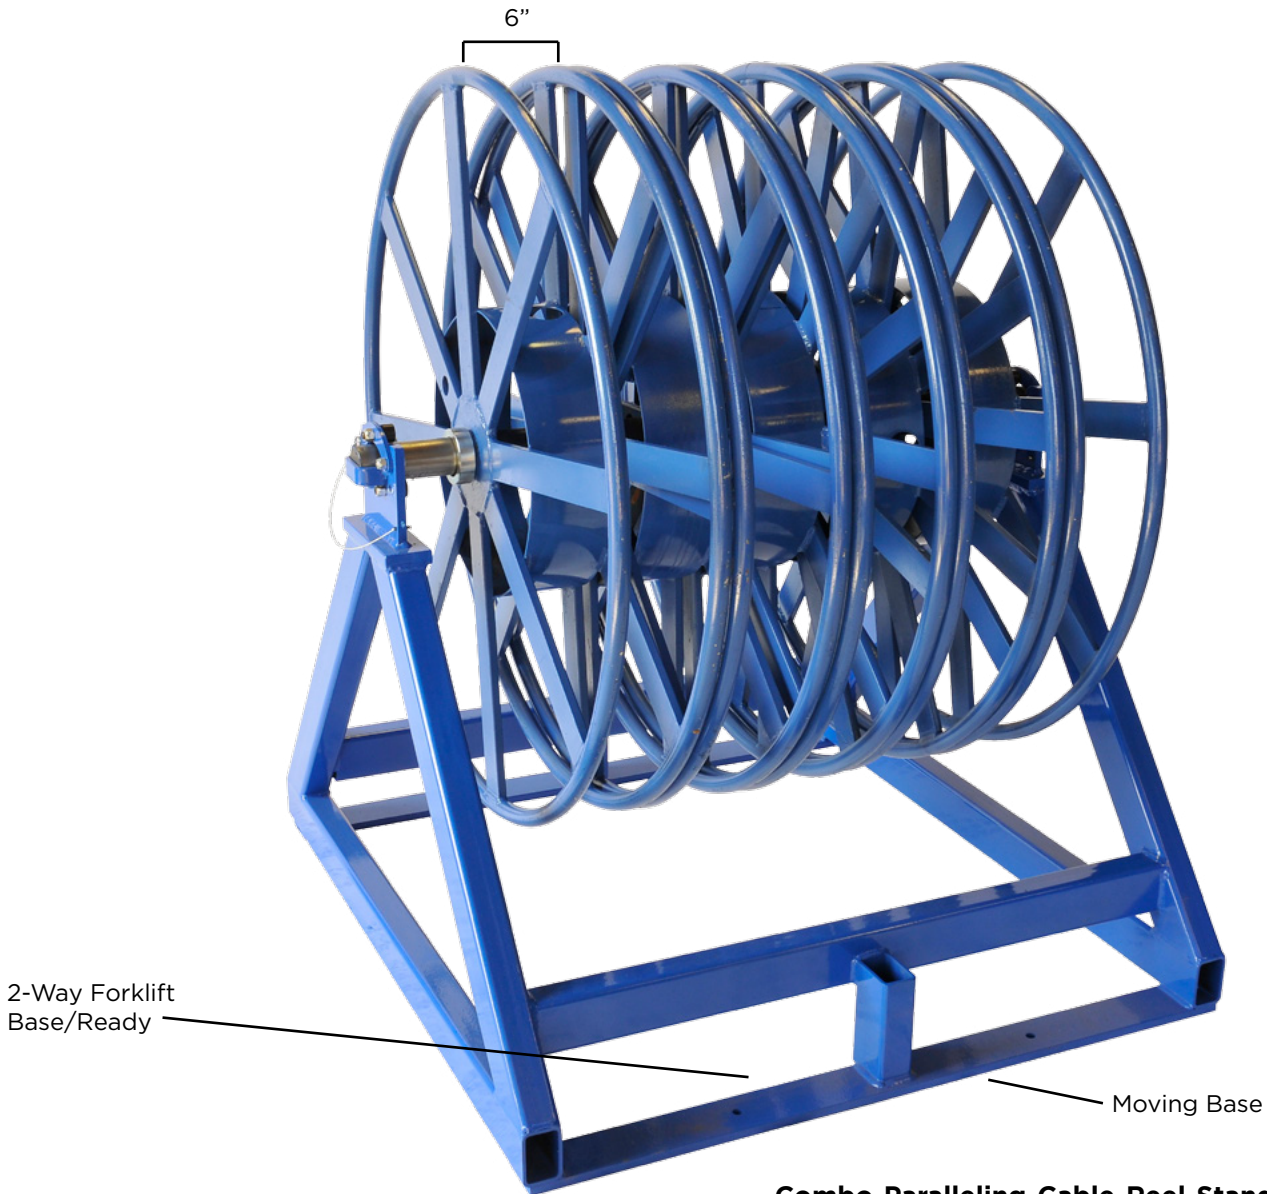

CRS/RPR COMBO

CRS-48-035, (5) RPR-15-01

Independently free spinning Single Compartment Reels

Combo Paralleling Cable Reel Stand with five (5) independent free-spinning RPR 15 paralleling reels measuring 40" O.D. x 16" I.D. x 6" wide. Includes 2" O.D. shaft with locking collars and safety latches. Also includes forklift base bar.

REELMATIC

The Leader in Reeling, Coiling & Processing Solutions

6408 S. Eastern Avenue | Oklahoma City, OK. 73149
405.672.0000 | 405.672.7200 Fax
www.reelomatic.com

CABLE REEL STAND COMBO

Forklift Pickup

The Reel-O-Matic Combo is constructed of all tubular welded steel. Our stands are complete with a 2" diameter solid steel shaft, cam roller bearings that allow for easy reel payout, shaft safety locks with locking pin and a maximum reel weight of 5,000 lbs. Load the reel(s) at your facility and deliver right to the job-site.