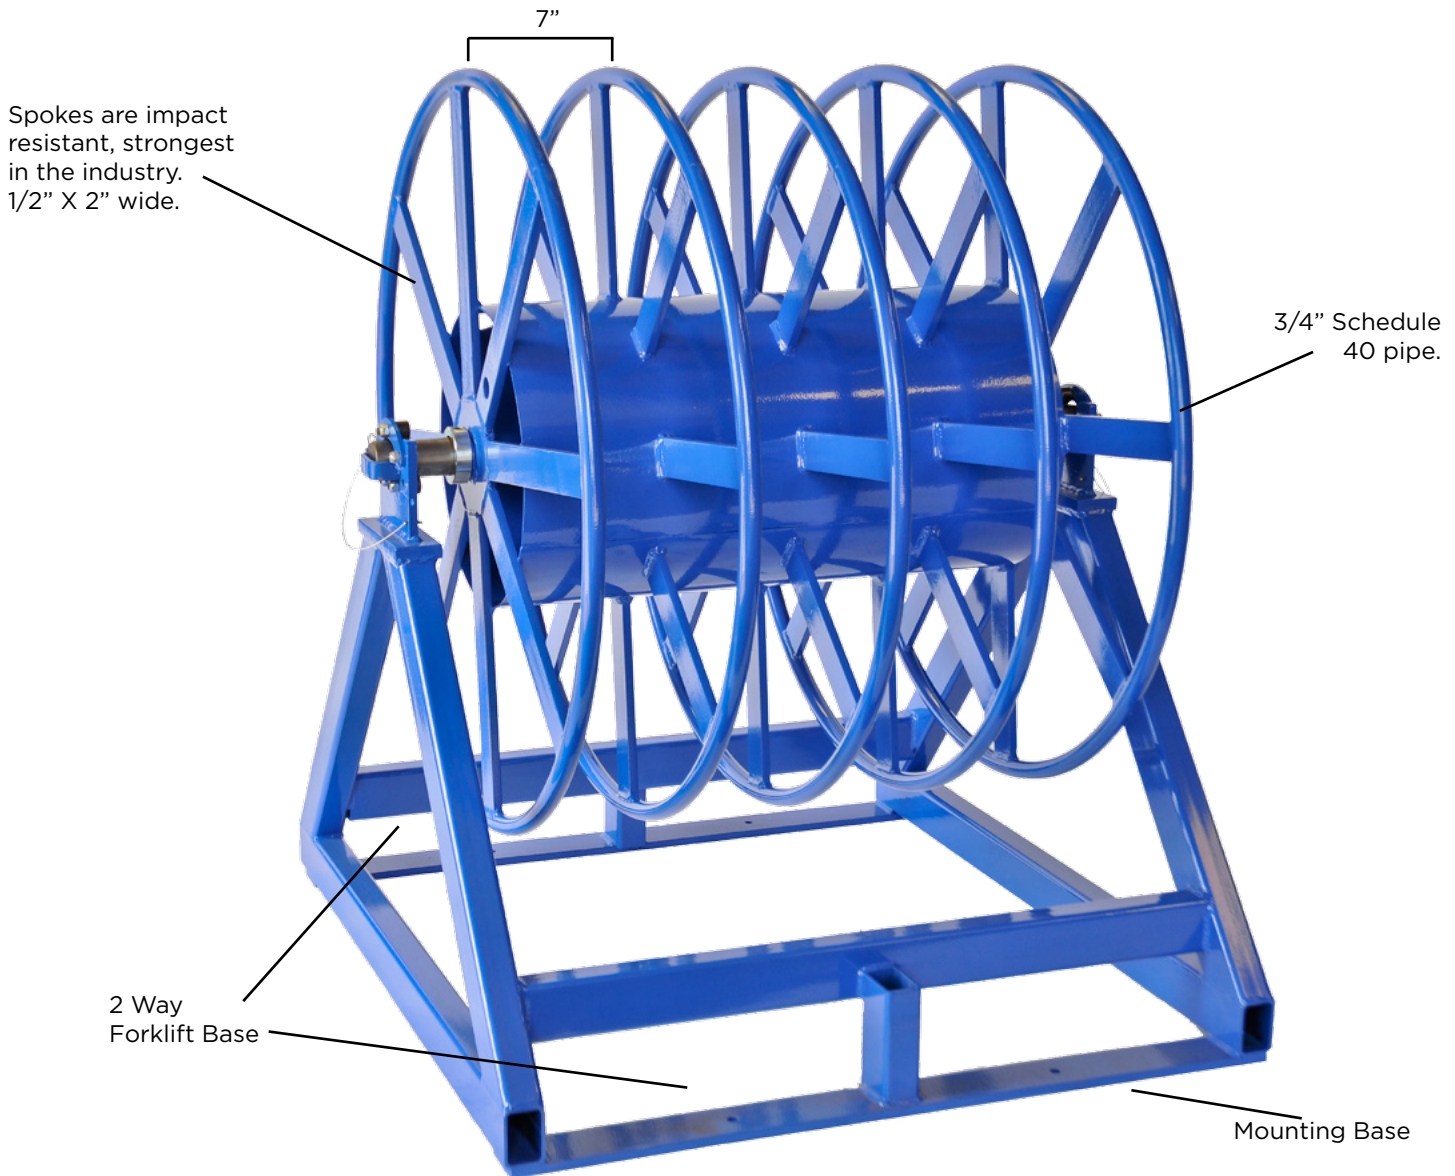

CRS/RPR COMBO

CRS-48-035, RPR-45

Standard Combo Paralleling Cable Reel Stand, includes a four compartment model RPR 45 measuring 40" O.D. x 16" I.D. x 32" wide. Includes 2" O.D. shaft with 2 1/8" locking collars and safety latches. Also includes forklift base bar.

REELMATIC

The Leader in Reeling, Coiling & Processing Solutions

6408 S. Eastern Avenue | Oklahoma City, OK. 73149
405.672.0000 | 405.672.7200 Fax
www.reelomatic.com

CABLE REEL STAND COMBO

Forklift Pickup

The Reel-O-Matic Combo is constructed of all tubular welded steel. Our stands are complete with a 2" diameter solid steel shaft, cam roller bearings that allow for easy reel payout, shaft safety locks with locking pin and a maximum reel weight of 5,000 lbs. Load the reel(s) at your facility and deliver right to the job-site.