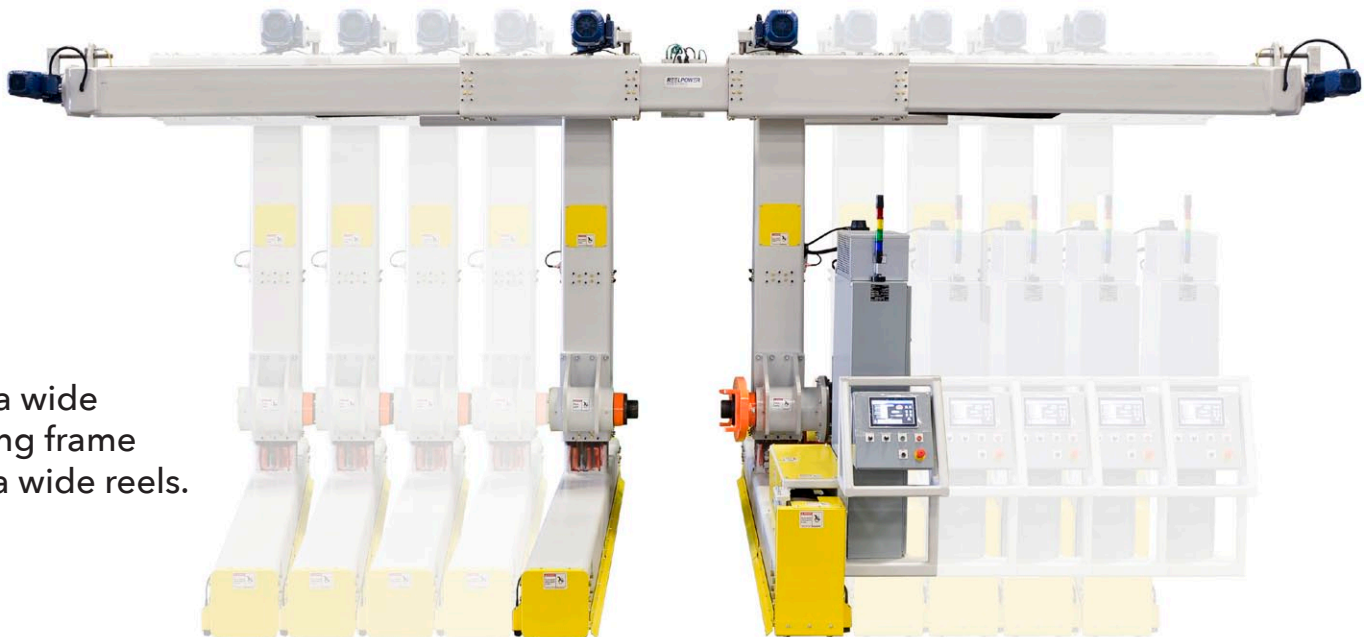

EXTRA WIDE GANTRY TAKE-UPS & PAYOFFS

GTU-20SP - 5 Ton Extra Wide Series

Gantry - When you want "Zero" fleeing angle in your Line!

With extra wide telescoping frame to fit extra wide reels.

REELPOWER
WIRE & CABLE

5101 S. Council Road, Suite 100 • Okla. City, OK. 73179
405.672.0000 • 405.672.7200 Fax
www.reelpowerwc.com

EXTRA WIDE GANTRY TAKE-UPS & PAYOFFS

GTU-20SP - 5 Ton Extra Wide Series

Touchscreen PLC Controlled

10HP AC Vector Drive

- Digitally Programmable Traversing System
- Offers Roll-Thru Capabilities
- In Operation Line Height Automated Adjusting
- Superior Level-Wind Capabilities
- Tandem Operation Allows for Continuous Line Operation
- With Tandem Setup it Loads Faster
- Minimized Line Lengths - Saving Precious Space
- Ability to Process Round, Flat, and Rectangular Products
- Custom Built Gantries