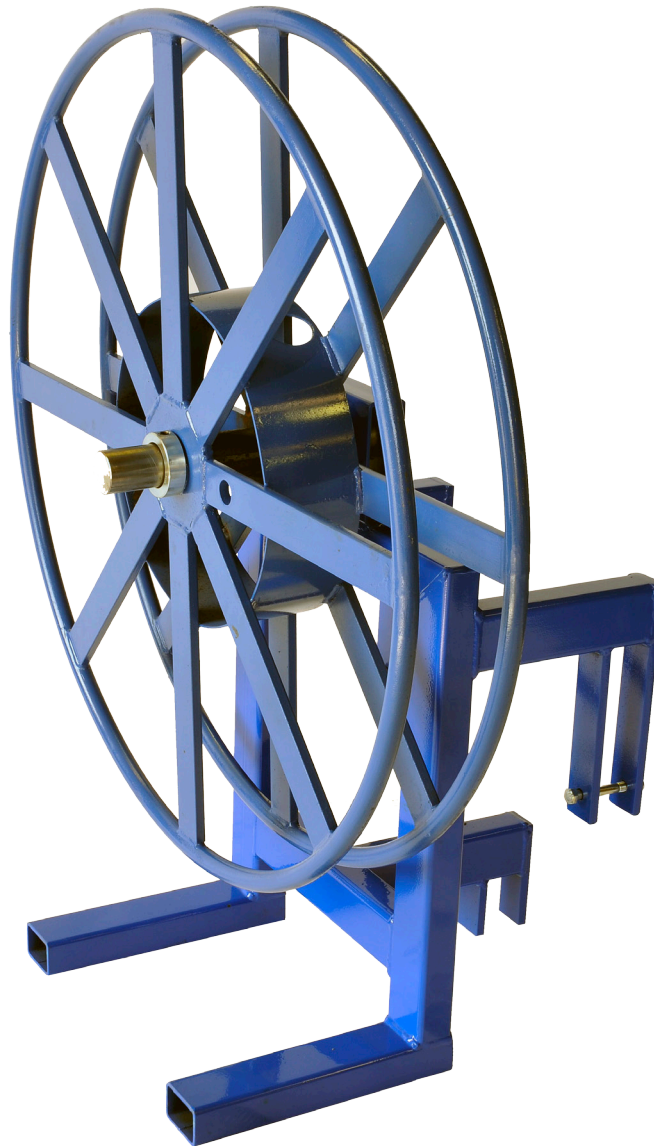

CUSTOM ADAPTOR WITH REEL

CRS-48-041 W/ RPR-15

Adaptor with Reel

Custom Adaptors for existing Combo Units for mounting a single compartment paralleling reel. Includes heavy duty drop-in bracket with fixed 2" dia. stub shaft and reel 2 1/8" locking collars. RPR 15 Single compartment paralleling reel, 40" O.D. x 16" I.D. x 8" wide.